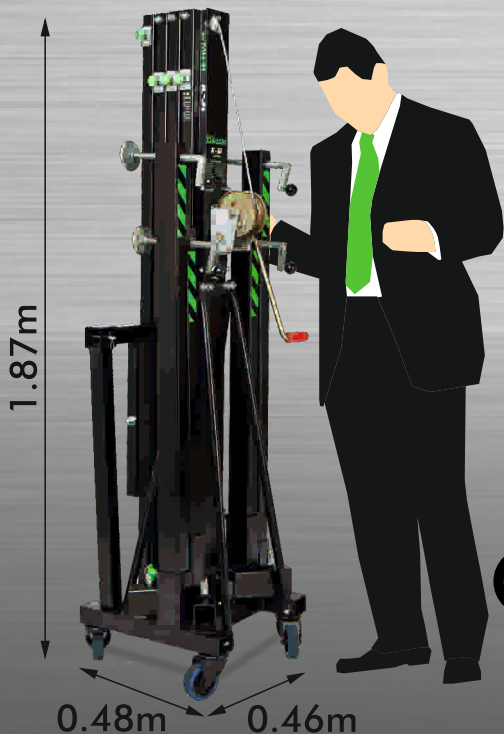

Maximum height
Altura máxima

6.15 m / 20.18ft

Maximum load
Carga máxima

250kg / 551lb

Folded height
Altura plegada

1.87m / 6.14ft

Work surface
Superficie trabajo

1.8 x 1.69m /
5.9 x 5.5ft

Weight
Peso

110kg / 242.5lb

Multifunctional:

Line Array
Front Load

Security system
Sistema seguridad

KAT Lock*

*KAT Lock for Multifunctional towerlifts
has two extra positions: BLOCK or LIFT

BGV C1 (GUV-VC1)
CE 2006/42/CE