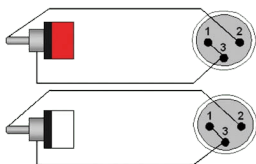

Wiring Diagrams:

Variants:

- CLA701/1.5 - 1,5 meter
- CLA701/3 - 3 meter