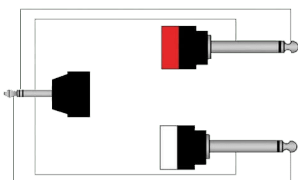

Highlights:

- 28 AWG thin and dense stranded conductors
- Flexible PVC jacket
- Spiral shielding
- 4.0 mm (Ø) outer diameter
- Oxygen free copper

Product information:

The CLA713 is fitted with two male mono jack 6.3mm connectors and a 3.5mm male jack stereo connector, constructed using the SIG144 cable. The easy to handle PVC jacket is excellent for fixed indoor and mobile applications. The inner conductors are fitted with a durable shielding. This gives an excellent protection against interference of all kinds such as electromagnetic fields produced by dimmers, electric motors or power cables. The SIG series cables are "all-round" signal cables which are suited for all kinds of applications where reliable signal transmission is needed. It comes in lengths of 1.5 meters to 3 meters, providing solutions for all applications.

Components:

- CableType: SIG144 - Signal Cable

Properties:

Product Features:

Application	AV & IT
Series	Classic Series

Wiring Diagrams:

Variants:

- CLA713/1.5 - 1,5 meter
- CLA713/3 - 3 meter