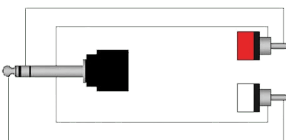

Highlights:

- 28 AWG thin and dense stranded conductors
- Flexible PVC jacket
- Spiral shielding
- 4.0 mm (Ø) outer diameter
- Oxygen free copper

Product information:

The CLA719 is fitted with two RCA male connectors and a 6.3mm stereo jack male stereo connector, constructed using the SIG144 cable. The easy to handle PVC jacket is excellent for fixed indoor and mobile applications. The inner conductors are fitted with a durable shielding. This gives an excellent protection against interference of all kinds such as electromagnetic fields produced by dimmers, electric motors or power cables. The SIG series cables are "all-round" signal cables which are suited for all kinds of applications where reliable signal transmission is needed. It comes in lengths of 1.5 meters up to 3 meters, providing solutions for all applications.

Components:

- CableType: SIG144 - Signal Cable

Properties:

Product Features:

Application	AV & IT
Series	Classic Series

Wiring Diagrams:

Variants:

- CLA719/1.5 - 1,5 meter
- CLA719/3 - 3 meter