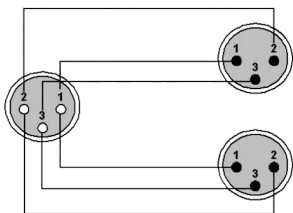

Highlights:

- 28 AWG thin and dense stranded conductors
- Flexible PVC jacket
- Spiral shielding
- 5.0 mm (Ø) outer diameter
- Oxygen free copper

Product information:

The CLA735 is fitted with two 3-pin XLR male connectors and one 3-pin female XLR connector, the link is constructed using the SIG155 cable. The easy to handle PVC jacket is excellent for fixed indoor and mobile applications. The inner conductors are fitted with a durable shielding. This gives an excellent protection against interference of all kinds such as electromagnetic fields produced by dimmers, electric motors or power cables. The SIG series cables are "all-round" signal cables which are suited for all kinds of applications where reliable signal transmission is needed. Available in a length of 1.5 meters.

Properties:

Product Features:

Application	AV & IT
Series	Classic Series

Wiring Diagrams:

Variants:

- CLA735/1.5 - 1,5 meter