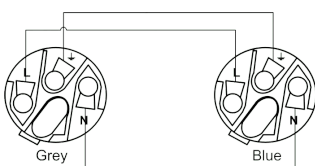

Components:

- CableType: H07RN-F3G2.5 - Power cable - H07RN-F 3G2.5 - 3 x 2.5 mm² - 13 AWG
- Connector: NAC3FCA - Lockable cable connector, power-in
- Connector: NAC3FCB - Lockable cable connector, power-out

Certification:

Properties:

Product Features:

Application

Rental & MI

Wiring Diagrams:

Variants:

- CAB440/5 - 5 meter