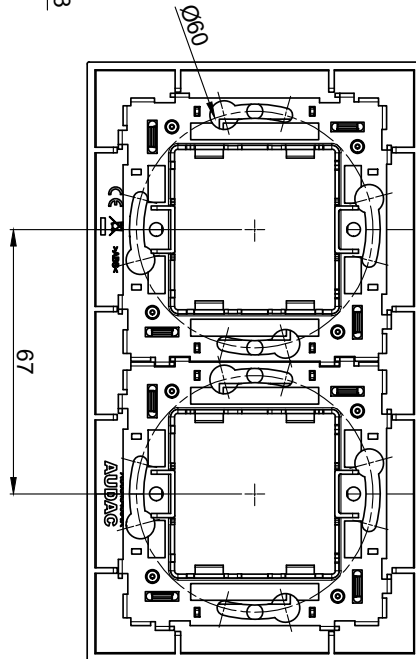

Product information:

The CF45 cover frames allow flush mount installation for any 45 x 45 mm standard sized product such as matrix control panels, volume controllers, connection plates, ... They come including a metal subframe(s) and are available in single (CF45S) and double (CF45D) unit size. They are available in black (/B) and white (/W)

Product Features:

Application

AV & IT

Series

Bulk & Accessories

Variants:

- CF45D/B - Black version
- CF45D/W - White version

CF45D	Product description: DOUBLE COVER FRAME FOR 45x45MM WALL PANEL - SCREWS	
	Weight: 80 g	Outer dimensions: (w x h x d) 152 X 85 X 21,3mm
	Unit height: N/A	