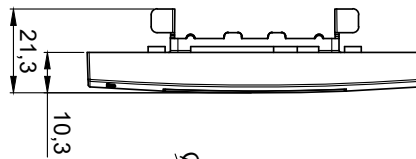

Product information:

The CF45 cover frames allow flush mount installation for any 45 x 45 mm standard sized product such as matrix control panels, volume controllers, connection plates, ... They come including a metal subframe(s) and are available in single (CF45S) and double (CF45D) unit size. They are available in black (/B) and white (/W)

Product Features:

Application

AV & IT

Series

Bulk & Accessories

Variants:

- CF45D/B - Black version
- CF45D/W - White version

CF45D	Product description: DOUBLE COVER FRAME FOR 45x45MM WALL PANEL - SCREWS	
	Weight: 80 g	Outer dimensions: (w x h x d) 152 X 85 X 21,3mm
	Unit height: N/A	