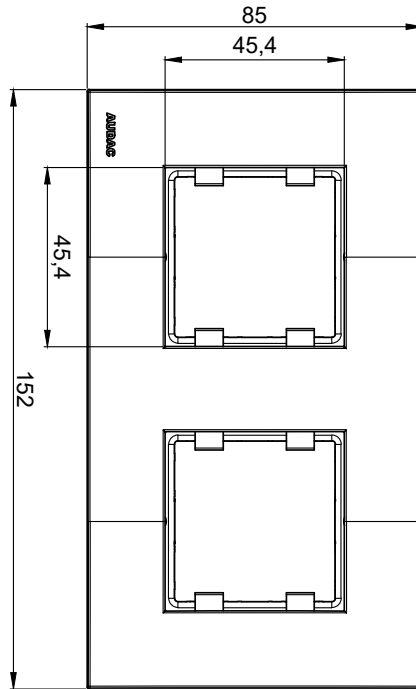

Product information:

The CF45 cover frames allow flush mount installation for any 45 x 45 mm standard sized product such as matrix control panels, volume controllers, connection plates, ... They come including a metal subframe(s) and are available in single (CF45S) and double (CF45D) unit size. They are available in black (/B) and white (/W)

Product Features:

Application

AV & IT

Series

Bulk & Accessories

Variants:

- CF45D/B - Black version
- CF45D/W - White version

CF45D	Product description: DOUBLE COVER FRAME FOR 45x45MM WALL PANEL - SCREWS	
	Weight: 80 g	Outer dimensions: (w x h x d) 152 X 85 X 21,3mm
	Unit height: N/A	