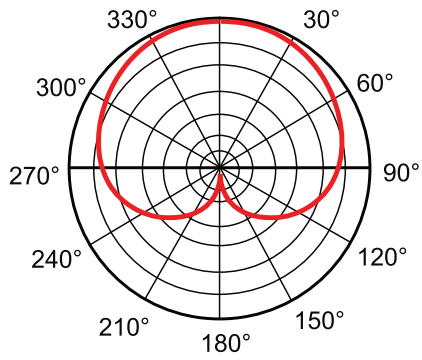

Product Features:

Dimensions		19 x 388 mm (Ø x L) (CMX215/30)
		19 x 538 mm (Ø x L) (CMX215/45)
		19 x 638 mm (Ø x L) (CMX215/55)
Weight		0.070 kg
Colours		Black
Accessories	Included	Windscreen (MWS200/B)
	Optional	APM base
		CMA350 microphone shock mount

Variants:

- CMX215/30 - 30 cm version
- CMX215/45 - 45 cm version
- CMX215/55 - 55 cm version

Shipping & Ordering:

Packaging

Cardboard box

Polar pattern:

Cardioid Polar Pattern