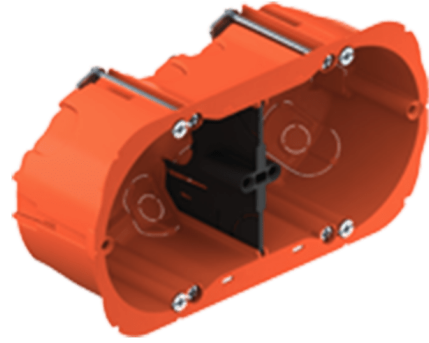

WB45D/FG

Flush mount box for double 45 x 45 mm wall panel - Hollow wall

Product information:

The WB45D/FG wall boxes allow a flush mount in hollow walls and installation for two 45 x 45 mm standard sized products such as matrix control panels, volume controllers, connection plates, ...