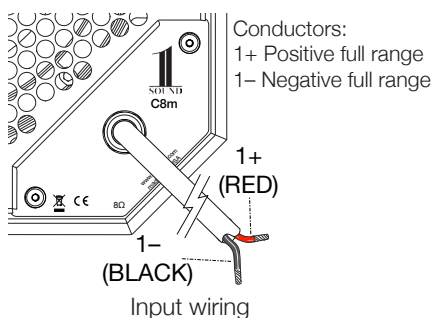

Mechanical Specifications

- IP Rating:** IP55 indoor/outdoor and salt water resistant
- Rigging:** (4) M6 points
- Weight:** 12 lb / 5.4 kg
- Construction:** Finland birch plywood (phenolic resin), three coats of polyurea, matte salt- and UV-resistant coating, A4 (316) stainless steel hardware, grilles, and input plate, 3D spacer mesh fabric
- Dimensions:** 10.2" (260 mm) x 10.2" (260 mm) x 10.2" (260 mm)
- Colors:** Stocking black and white, custom colors and fabrics available
- Accessories:** C-Clamp (wall-, truss-, mic stand- or ceiling-mount), Universal Mounting Plate, Pole Mount Adaptor, L-Bracket, Tube Mount, Swivel Mount

DIRECTIVITY

FREQUENCY RESPONSE

WIRING

DIMENSIONS

RIGGING

- (4) points M6
- Bottom: (2) points M6 – for mounting plate and pole mount
 - Sides: (2) points M6 – 1 each side for C-Clamp

ACCESSORIES

Contact