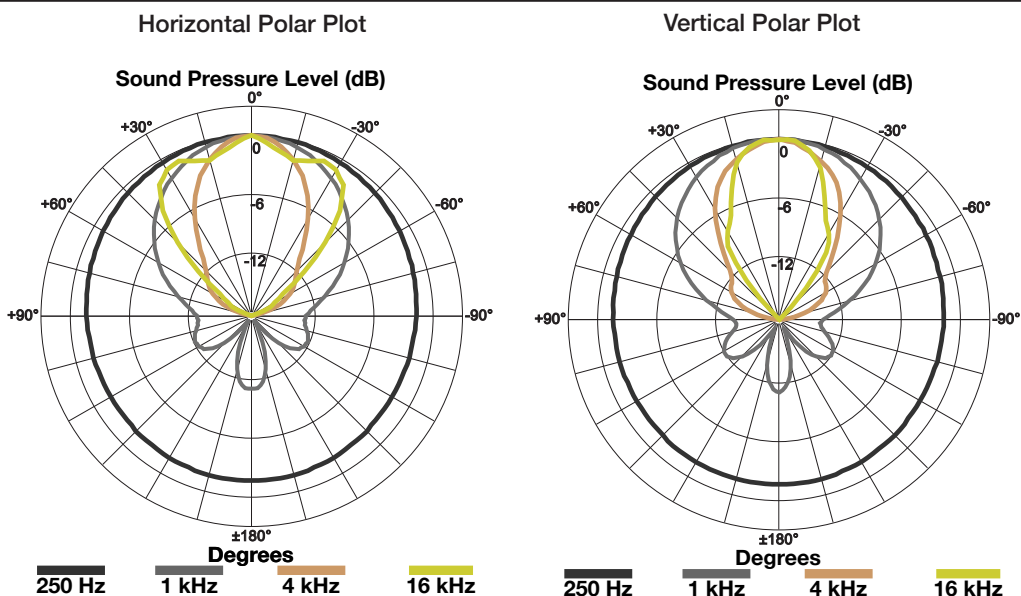

DIRECTIVITY