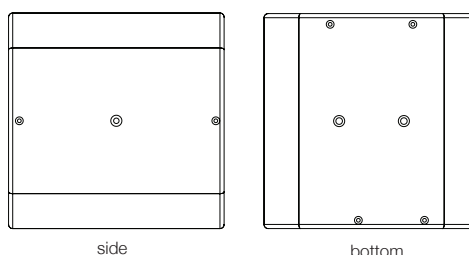

Mechanical Specifications

- IP Rating:** IP55 indoor/outdoor and salt water resistant
- Rigging:** (4) M6 points
- Weight:** 12 lb / 5.4 kg
- Construction:** Finland birch plywood (phenolic resin), three coats of polyurea, matte salt- and UV-resistant coating, A4 (316) stainless steel hardware, grilles, and input plate, 3D spacer mesh fabric
- Dimensions:** 10.2" (260 mm) x 10.2" (260 mm) x 10.2" (260 mm)
- Colors:** Stocking black and white, custom colors and fabrics available
- Accessories:** C-Clamp (wall-, truss-, mic stand- or ceiling-mount), Universal Mounting Plate, Pole Mount Adaptor, L-Bracket, Tube Mount, Swivel Mount

DIRECTIVITY

FREQUENCY RESPONSE

WIRING

DIMENSIONS

RIGGING

- (4) points M6
- Bottom: (2) points M6 – for mounting plate and pole mount
 - Sides: (2) points M6 – 1 each side for C-Clamp

ACCESSORIES

Contact