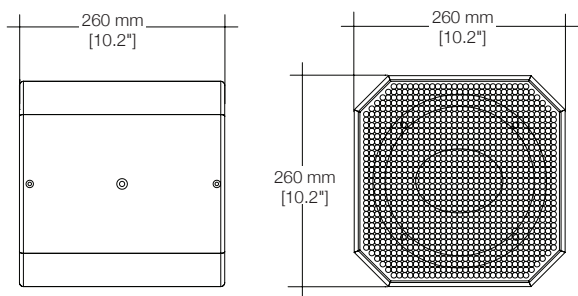

Mechanical Specifications

- IP Rating:** IP55 indoor/outdoor and salt water resistant
- Rigging:** (4) M6 points
- Weight:** 12 lb / 5.4 kg
- Construction:** Finland birch plywood (phenolic resin), three coats of polyurea, matte salt- and UV-resistant coating, A4 (316) stainless steel hardware, grilles, and input plate, 3D spacer mesh fabric
- Dimensions:** 10.2" (260 mm) x 10.2" (260 mm) x 10.2" (260 mm)
- Colors:** Stocking black and white, custom colors and fabrics available
- Accessories:** C-Clamp (wall-, truss-, mic stand- or ceiling-mount), Universal Mounting Plate, Pole Mount Adaptor, L-Bracket, Tube Mount, Swivel Mount

DIRECTIVITY

FREQUENCY RESPONSE

WIRING

DIMENSIONS

RIGGING

- (4) points M6
- Bottom: (2) points M6 – for mounting plate and pole mount
 - Sides: (2) points M6 – 1 each side for C-Clamp

ACCESSORIES

Contact