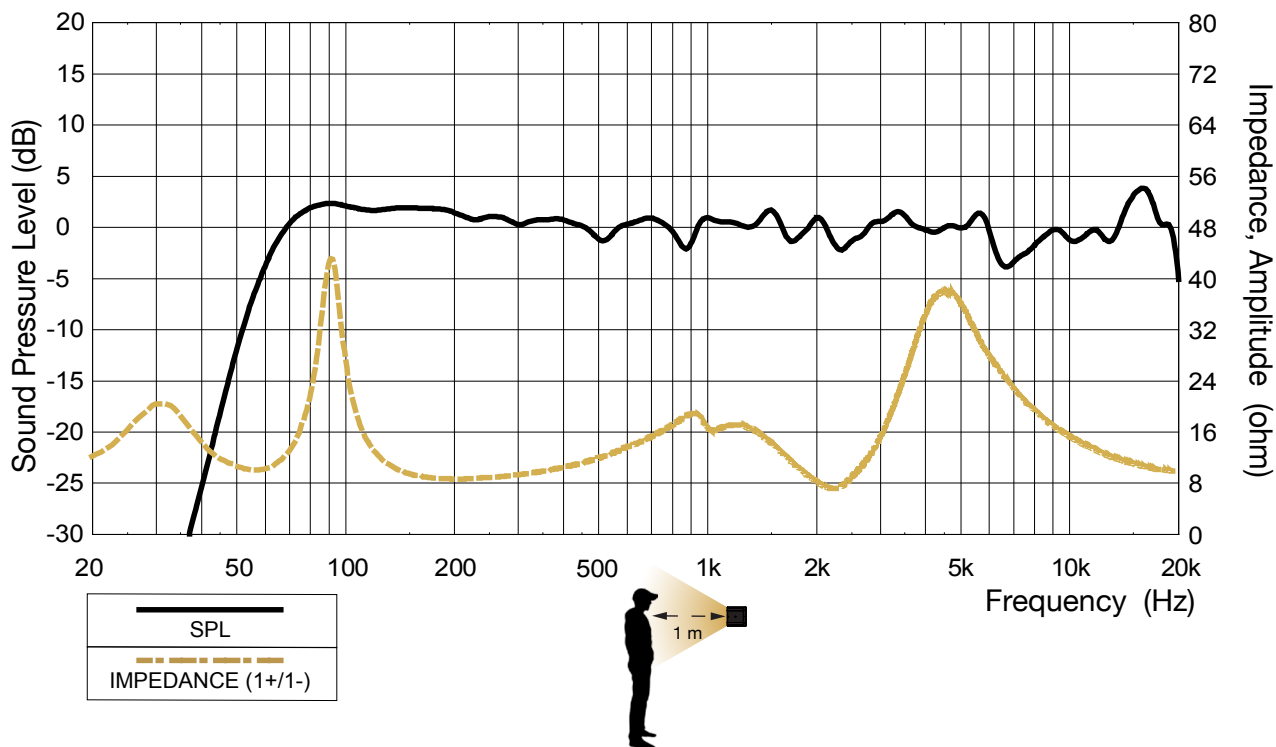

FREQUENCY RESPONSE

WIRING