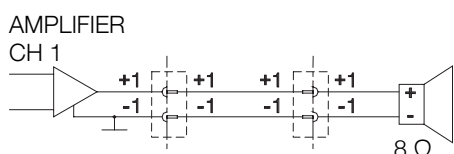

Mechanical Specifications

- IP Rating:** IP55 indoor/outdoor and salt water resistant
- Rigging:** (4) M6 points
- Weight:** 12 lb / 5.4 kg
- Construction:** Finland birch plywood (phenolic resin), three coats of polyurea, matte salt- and UV-resistant coating, A4 (316) stainless steel hardware, grilles, and input plate, 3D spacer mesh fabric
- Dimensions:** 10.2" (260 mm) x 10.2" (260 mm) x 10.2" (260 mm)
- Colors:** Stocking black and white, custom colors and fabrics available
- Accessories:** C-Clamp (wall-, truss-, mic stand- or ceiling-mount), Universal Mounting Plate, Pole Mount Adaptor, L-Bracket, Tube Mount, Swivel Mount

DIRECTIVITY

FREQUENCY RESPONSE

WIRING

DIMENSIONS

RIGGING

- (4) points M6
- Bottom: (2) points M6 – for mounting plate and pole mount
 - Sides: (2) points M6 – 1 each side for C-Clamp

ACCESSORIES

Contact