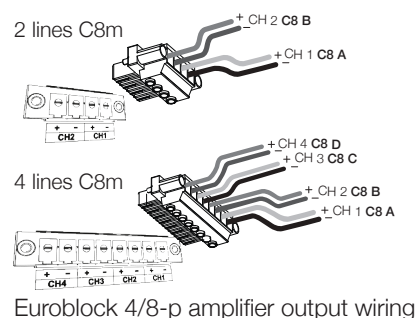

Mechanical Specifications

- IP Rating:** IP55 indoor/outdoor and salt water resistant
- Rigging:** (4) M6 points
- Weight:** 12 lb / 5.4 kg
- Construction:** Finland birch plywood (phenolic resin), three coats of polyurea, matte salt- and UV-resistant coating, A4 (316) stainless steel hardware, grilles, and input plate, 3D spacer mesh fabric
- Dimensions:** 10.2" (260 mm) x 10.2" (260 mm) x 10.2" (260 mm)
- Colors:** Stocking black and white, custom colors and fabrics available
- Accessories:** C-Clamp (wall-, truss-, mic stand- or ceiling-mount), Universal Mounting Plate, Pole Mount Adaptor, L-Bracket, Tube Mount, Swivel Mount

DIRECTIVITY

FREQUENCY RESPONSE

WIRING

DIMENSIONS

RIGGING

- (4) points M6
- Bottom: (2) points M6 – for mounting plate and pole mount
 - Sides: (2) points M6 – 1 each side for C-Clamp

ACCESSORIES

Contact