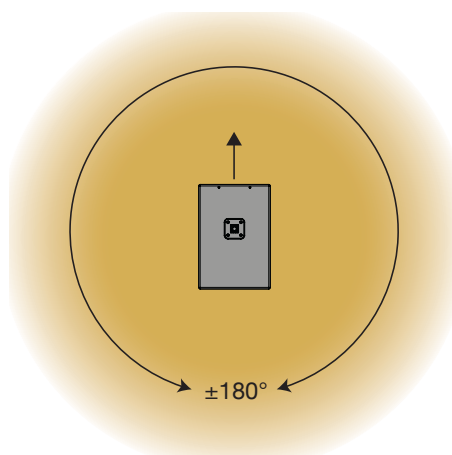

Horizontal Coverage