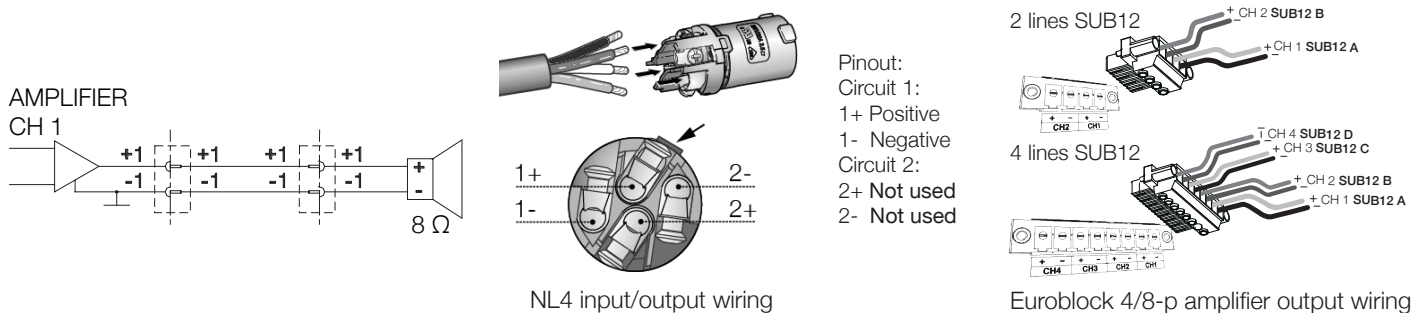

Mechanical Specifications

- IP Rating:** IP55 indoor/outdoor and salt water resistant
- Rigging:** (4) points M8
- Weight:** 46.3 lbs / 21 kg
- Construction:** Finland birch ply (urea glue), matte salt and UV resistant coating, 316 stainless steel hardware, 3D spacer mesh fabric
- Dimensions:** 15.8" (400 mm) x 14.2" (360 mm) x 20.5" (525 mm)
- Colors:** Stocking black and white, custom colors and fabrics available
- Accessories:** Sub Pole Cup for an M20 screw-in pole or Active Speaker Tubes, M8 Hanging Kit, removable rubber feet [included]

DIRECTIVITY

Horizontal Coverage

Vertical Coverage

FREQUENCY RESPONSE

WIRING

DIMENSIONS

RIGGING

ACCESSORIES