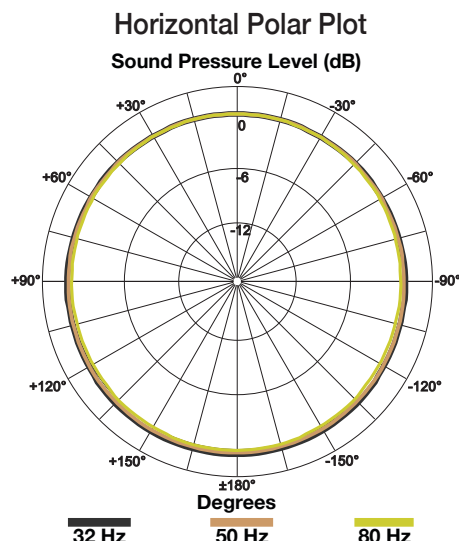

Mechanical Specifications

- IP Rating:** IP55 indoor/outdoor and salt water resistant
- Rigging:** (4) points M8
- Weight:** 46.3 lbs / 21 kg
- Construction:** Finland birch ply (urea glue), matte salt and UV resistant coating, 316 stainless steel hardware, 3D spacer mesh fabric
- Dimensions:** 15.8" (400 mm) x 14.2" (360 mm) x 20.5" (525 mm)
- Colors:** Stocking black and white, custom colors and fabrics available
- Accessories:** Sub Pole Cup for an M20 screw-in pole or Active Speaker Tubes, M8 Hanging Kit, removable rubber feet [included]

DIRECTIVITY

Horizontal Coverage

Vertical Coverage

FREQUENCY RESPONSE

WIRING

DIMENSIONS

RIGGING

ACCESSORIES