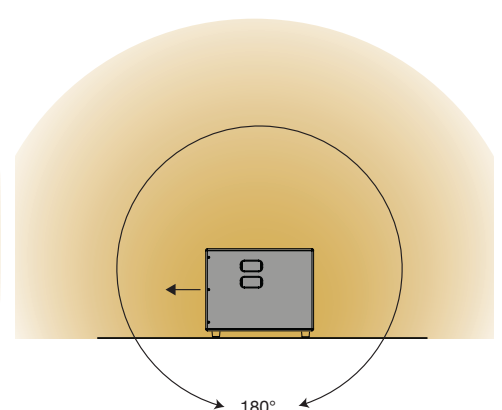

Mechanical Specifications

- IP Rating:** IP55 indoor/outdoor and salt water resistant
- Rigging:** (4) points M8
- Weight:** 46.3 lbs / 21 kg
- Construction:** Finland birch ply (urea glue), matte salt and UV resistant coating, 316 stainless steel hardware, 3D spacer mesh fabric
- Dimensions:** 15.8" (400 mm) x 14.2" (360 mm) x 20.5" (525 mm)
- Colors:** Stocking black and white, custom colors and fabrics available
- Accessories:** Sub Pole Cup for an M20 screw-in pole or Active Speaker Tubes, M8 Hanging Kit, removable rubber feet [included]

DIRECTIVITY

Horizontal Coverage

Vertical Coverage

FREQUENCY RESPONSE

WIRING

DIMENSIONS

RIGGING

ACCESSORIES