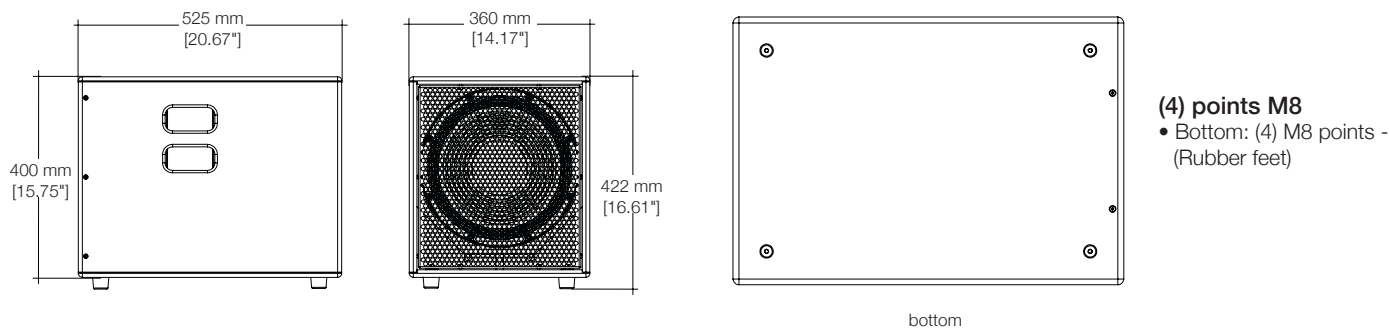

Mechanical Specifications

- IP Rating:** IP55 indoor/outdoor and salt water resistant
- Rigging:** (4) points M8
- Weight:** 46.3 lbs / 21 kg
- Construction:** Finland birch ply (urea glue), matte salt and UV resistant coating, 316 stainless steel hardware, 3D spacer mesh fabric
- Dimensions:** 15.8" (400 mm) x 14.2" (360 mm) x 20.5" (525 mm)
- Colors:** Stocking black and white, custom colors and fabrics available
- Accessories:** Sub Pole Cup for an M20 screw-in pole or Active Speaker Tubes, M8 Hanging Kit, removable rubber feet [included]

DIRECTIVITY

Horizontal Coverage

Vertical Coverage

FREQUENCY RESPONSE

WIRING

DIMENSIONS

RIGGING

ACCESSORIES