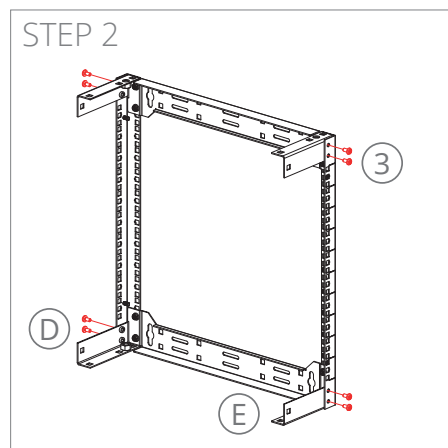

INSTALLATION MANUAL

OPR300A SERIES

PARTS

ACCESSORIES

Floor standing : ①
Wall mounting : ⑧