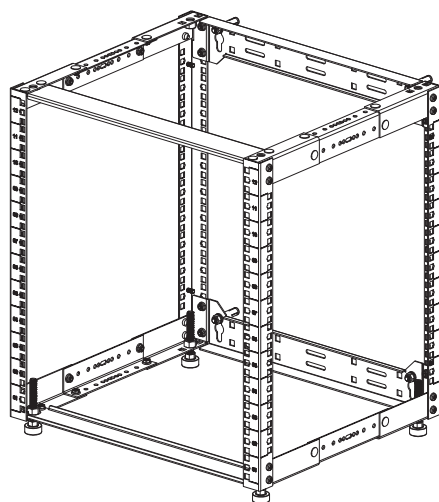

INSTALLATION MANUAL

OPR300A SERIES

PARTS

ACCESSORIES

Floor standing : ①
Wall mounting : ⑧