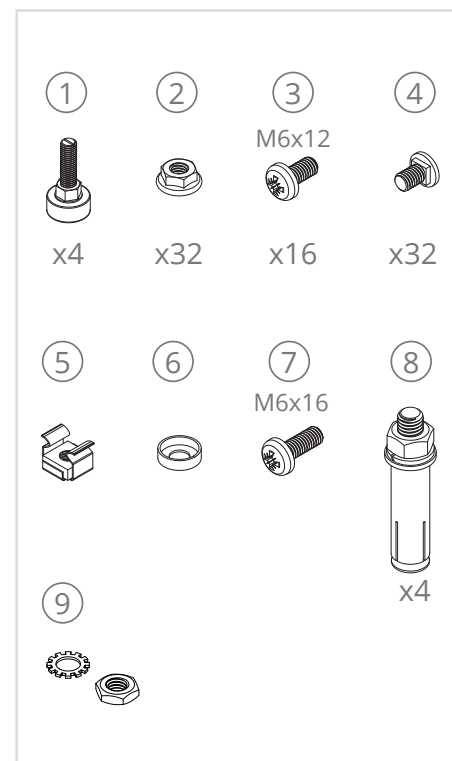

INSTALLATION MANUAL

OPR300A SERIES

PARTS

ACCESSORIES

Floor standing : ①
Wall mounting : ⑧