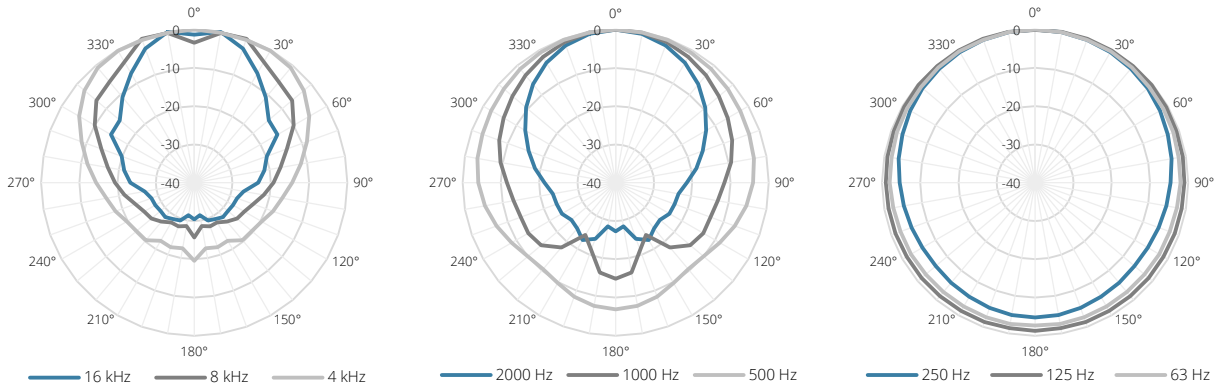

Product Features:

Dimensions		710 x 260 x 290 mm (W x H x D)
Weight		17 kg
Construction		15 mm high-quality plywood
Finish	Cabinet finishing	Polyurethane coating
Front finish		Powder coated steel grill with acoustical foam
Mounting	Mounting pattern	127 x 70 x M8 mount
Powerdrive mount		Powerdrive type 100 (127 x 70 mm)
Mounting & handling	Rigging points	2 x M6 & 2 x M10
Accessories	Included	Mounting bracket
	Optional	70V/100V transformer module

Variants:

- VEXO208/B - Black version
- VEXO208/W - White version

Acoustical data graphs:

Horizontal Polars:

Vertical Polars:

Sensitivity:

Beamwidth (-3dB):

Directivity index: