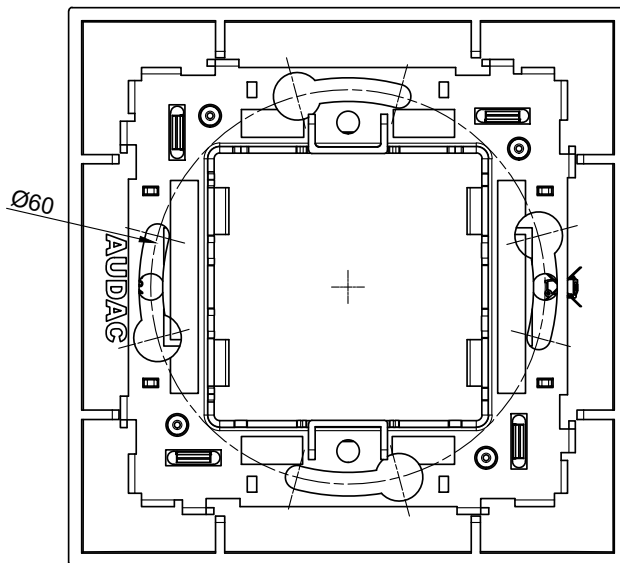

## Product information:

---

The CF45 cover frames allow flush mount installation for any 45 x 45 mm standard sized product such as matrix control panels, volume controllers, connection plates, ... They come including a metal subframe(s) and are available in single (CF45S) and double (CF45D) unit size. They are available in black (/B) and white (/W)

## Variants:

---

- CF45S/W - White version
- CF45S/B - Black version

<b>CF45S</b>		<b>Product description:</b> SINGLE COVER FRAME FOR 45x45MM WALL PANEL - SCREWS
<b>Weight:</b>	30 g	
<b>Outer dimensions:</b> (w x h x d)	85 X 85 X 20,8mm	<b>Unit height:</b>
		N/A