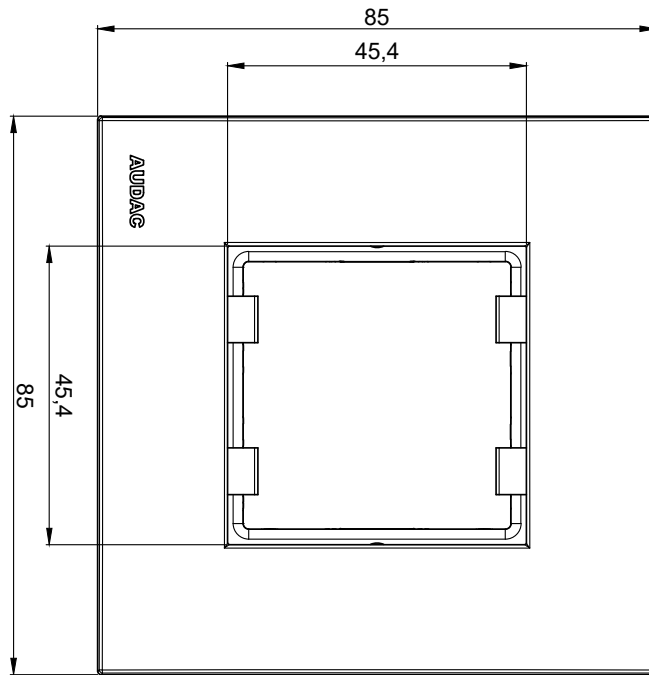

## Product information:

---

The CF45 cover frames allow flush mount installation for any 45 x 45 mm standard sized product such as matrix control panels, volume controllers, connection plates, ... They come including a metal subframe(s) and are available in single (CF45S) and double (CF45D) unit size. They are available in black (/B) and white (/W)

## Variants:

---

- CF45S/W - White version
- CF45S/B - Black version

<b>CF45S</b>		<b>Product description:</b> SINGLE COVER FRAME FOR 45x45MM WALL PANEL - SCREWS
<b>Weight:</b>	30 g	
<b>Outer dimensions:</b> (w x h x d)	85 X 85 X 20,8mm	<b>Unit height:</b>
		N/A