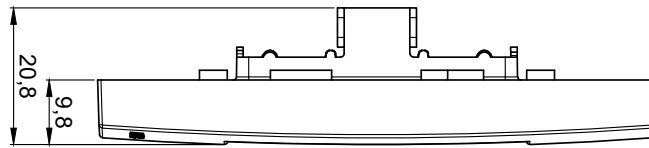

## Product information:

---

The CF45 cover frames allow flush mount installation for any 45 x 45 mm standard sized product such as matrix control panels, volume controllers, connection plates, ... They come including a metal subframe(s) and are available in single (CF45S) and double (CF45D) unit size. They are available in black (/B) and white (/W)

## Variants:

---

- CF45S/W - White version
- CF45S/B - Black version

<b>CF45S</b>		<b>Product description:</b> SINGLE COVER FRAME FOR 45x45MM WALL PANEL - SCREWS
<b>Weight:</b>	30 g	
<b>Outer dimensions:</b> (w x h x d)	85 X 85 X 20,8mm	<b>Unit height:</b>
		N/A