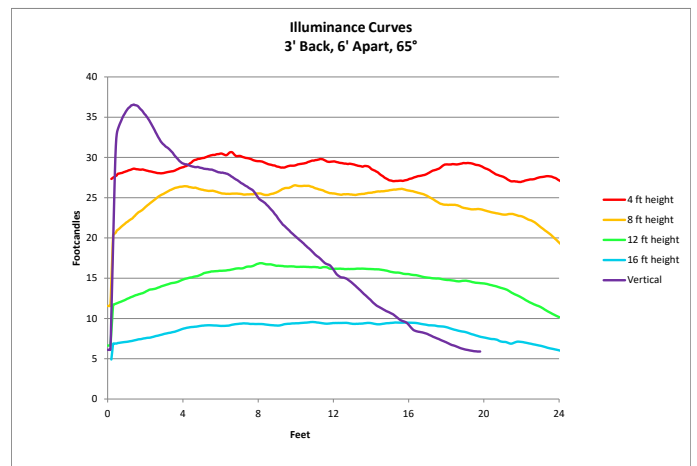

Accessories

MODEL	DESCRIPTION
S4LEDCYCBD	Source Four LED CYC barn door*

*Barn door creates sharp bottom edge and controls glare on top

PHOTOMETRICS

Suggested elevation angles for different setback distances with a 20-ft high cyclorama

Lumen output with Source Four LED Lustr+

Mode	Setback Distance	Total Lumens on 24'x21' Cyc	Elevation Angle
Boost	3 ft	2,659	65°
Regulated	3 ft	2,405	65°

PHOTOMETRICS

PHYSICAL

Source Four LED CYC Weights*

MODEL	WEIGHT		SHIPPING WEIGHT	
	lb	kg	lb	kg
CYC	4.5	2.1	6.0	2.8