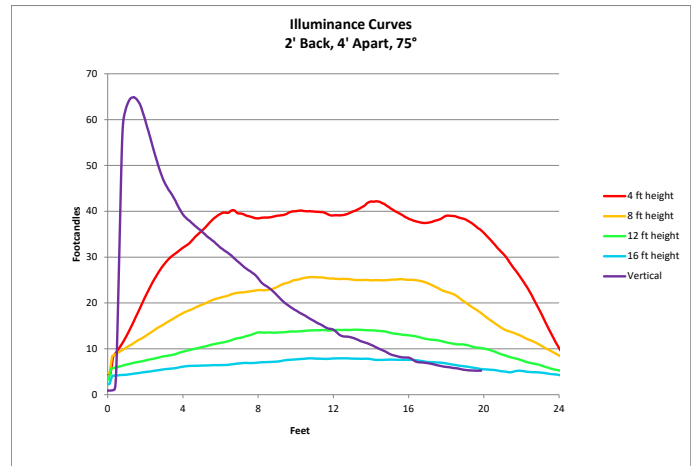

Accessories

MODEL	DESCRIPTION
S4LEDCYCBD	Source Four LED CYC barn door*

*Barn door creates sharp bottom edge and controls glare on top

PHOTOMETRICS

Suggested elevation angles for different setback distances with a 20-ft high cyclorama

Lumen output with Source Four LED Lustr+

Mode	Setback Distance	Total Lumens on 24'x21' Cyc	Elevation Angle
Boost	3 ft	2,659	65°
Regulated	3 ft	2,405	65°

PHOTOMETRICS

PHYSICAL

Source Four LED CYC Weights*

MODEL	WEIGHT		SHIPPING WEIGHT	
	lb	kg	lb	kg
CYC	4.5	2.1	6.0	2.8