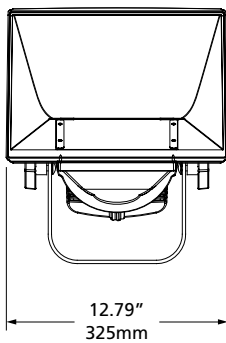

PHYSICAL

Source Four LED CYC Weights*

MODEL	WEIGHT		SHIPPING WEIGHT	
	lb	kg	lb	kg
CYC	4.5	2.1	6.0	2.8

* CYC adapter only

Corporate Headquarters • Middleton, WI USA
Global Offices • London, UK • Rome, IT • Holzkirchen, DE • Paris, FR • Hong Kong • Dubai, UAE •
Singapore • New York, NY • Orlando, FL • Los Angeles, CA
Copyright©2021 ETC. All Rights Reserved. All product information and specifications subject to change. Rev E 2021-01
Trademark and patent info: etconnect.com/AP

etconnect.com