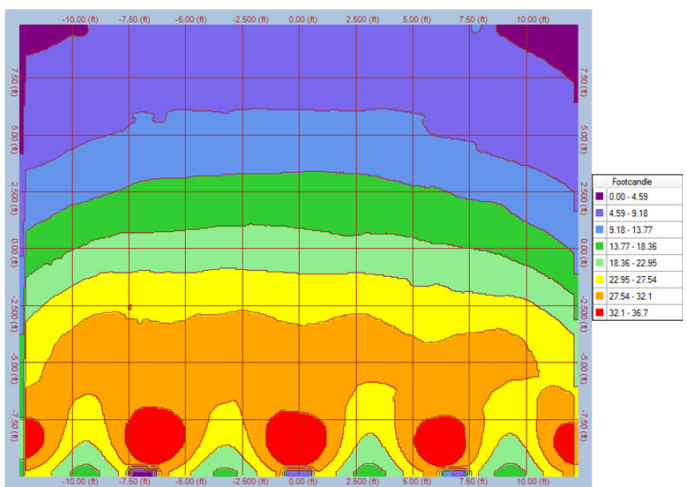

OPTICAL

- Bright, even wash light
- Maximum color control with ETC’s x7 Color System
- Smooth coverage up to 40 ft (top and bottom lit)
- Efficient 2:1 spacing ratio (maximum) from cyc
 - 1.5:1 ideal spacing ratio
- Heat- and impact-resistant polycarbonate lenses

Accessories

MODEL	DESCRIPTION
S4LEDCYCBD	Source Four LED CYC barn door*

*Barn door creates sharp bottom edge and controls glare on top

PHOTOMETRICS

Suggested elevation angles for different setback distances with a 20-ft high cyclorama

Lumen output with Source Four LED Lustr+

Mode	Setback Distance	Total Lumens on 24'x21' Cyc	Elevation Angle
Boost	3 ft	2,659	65°
Regulated	3 ft	2,405	65°

PHOTOMETRICS

PHYSICAL

Source Four LED CYC Weights*

MODEL	WEIGHT		SHIPPING WEIGHT	
	lb	kg	lb	kg
CYC	4.5	2.1	6.0	2.8