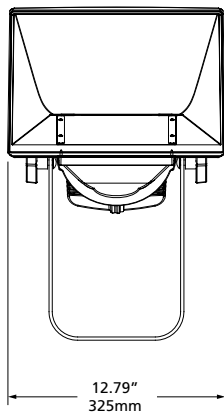

PHYSICAL

Source Four LED CYC Weights*

MODEL	WEIGHT		SHIPPING WEIGHT	
	lb	kg	lb	kg
CYC	4.5	2.1	6.0	2.8

* CYC adapter only

Corporate Headquarters • Middleton, WI USA
Global Offices • London, UK • Rome, IT • Holzkirchen, DE • Paris, FR • Hong Kong • Dubai, UAE •
Singapore • New York, NY • Orlando, FL • Los Angeles, CA
Copyright©2021 ETC. All Rights Reserved. All product information and specifications subject to change. Rev E 2021-01
Trademark and patent info: etconnect.com/AP

etconnect.com