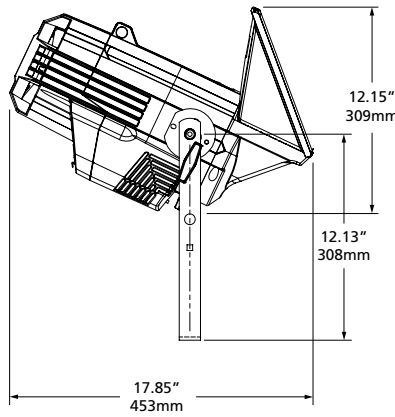

PHYSICAL

Source Four LED CYC Weights*

MODEL	WEIGHT		SHIPPING WEIGHT	
	lb	kg	lb	kg
CYC	4.5	2.1	6.0	2.8

* CYC adapter only

Corporate Headquarters • Middleton, WI USA
Global Offices • London, UK • Rome, IT • Holzkirchen, DE • Paris, FR • Hong Kong • Dubai, UAE •
Singapore • New York, NY • Orlando, FL • Los Angeles, CA
Copyright©2021 ETC. All Rights Reserved. All product information and specifications subject to change. Rev E 2021-01
Trademark and patent info: etconnect.com/AP

etconnect.com