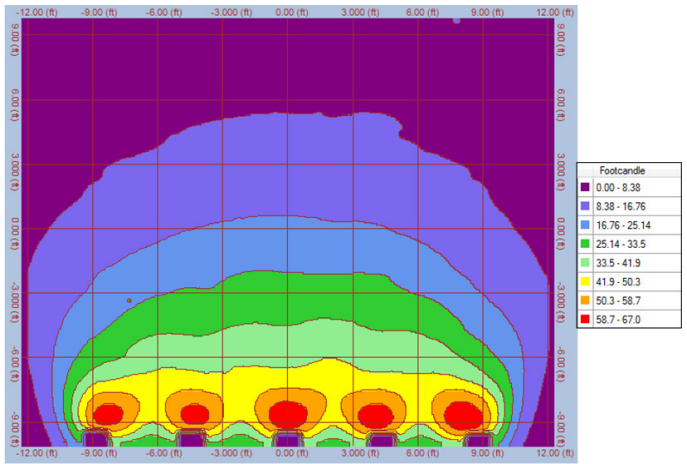

OPTICAL

- Bright, even wash light
- Maximum color control with ETC’s x7 Color System
- Smooth coverage up to 40 ft (top and bottom lit)
- Efficient 2:1 spacing ratio (maximum) from cyc
 - 1.5:1 ideal spacing ratio
- Heat- and impact-resistant polycarbonate lenses

Accessories

MODEL	DESCRIPTION
S4LEDCYCBD	Source Four LED CYC barn door*

*Barn door creates sharp bottom edge and controls glare on top

PHOTOMETRICS

Suggested elevation angles for different setback distances with a 20-ft high cyclorama

Lumen output with Source Four LED Lustr+

Mode	Setback Distance	Total Lumens on 24'x21' Cyc	Elevation Angle
Boost	3 ft	2,659	65°
Regulated	3 ft	2,405	65°

PHOTOMETRICS

PHYSICAL

Source Four LED CYC Weights*

MODEL	WEIGHT		SHIPPING WEIGHT	
	lb	kg	lb	kg
CYC	4.5	2.1	6.0	2.8