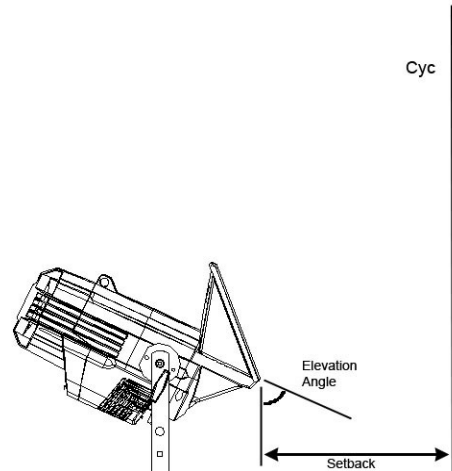

ORDERING INFORMATION

Source Four LED CYC

MODEL	DESCRIPTION
S4LEDCYC	Source Four LED CYC Adapter

For a complete fixture, order the Source Four LED or ColorSource Spot fixture body in addition to the CYC adapter.

Accessories

MODEL	DESCRIPTION
S4LEDCYCBD	Source Four LED CYC barn door*

*Barn door creates sharp bottom edge and controls glare on top

PHOTOMETRICS

Suggested elevation angles for different setback distances with a 20-ft high cyclorama

Lumen output with Source Four LED Lustr+

Mode	Setback Distance	Total Lumens on 24'x21' Cyc	Elevation Angle
Boost	3 ft	2,659	65°
Regulated	3 ft	2,405	65°

PHOTOMETRICS

PHYSICAL

Source Four LED CYC Weights*

MODEL	WEIGHT		SHIPPING WEIGHT	
	lb	kg	lb	kg
CYC	4.5	2.1	6.0	2.8