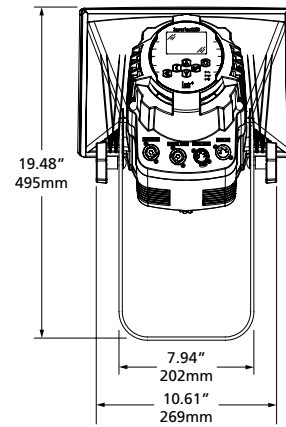

PHYSICAL

Source Four LED CYC Weights*

MODEL	WEIGHT		SHIPPING WEIGHT	
	lb	kg	lb	kg
CYC	4.5	2.1	6.0	2.8

* CYC adapter only

Corporate Headquarters • Middleton, WI USA
Global Offices • London, UK • Rome, IT • Holzkirchen, DE • Paris, FR • Hong Kong • Dubai, UAE •
Singapore • New York, NY • Orlando, FL • Los Angeles, CA
Copyright©2021 ETC. All Rights Reserved. All product information and specifications subject to change. Rev E 2021-01
Trademark and patent info: etconnect.com/AP

etconnect.com