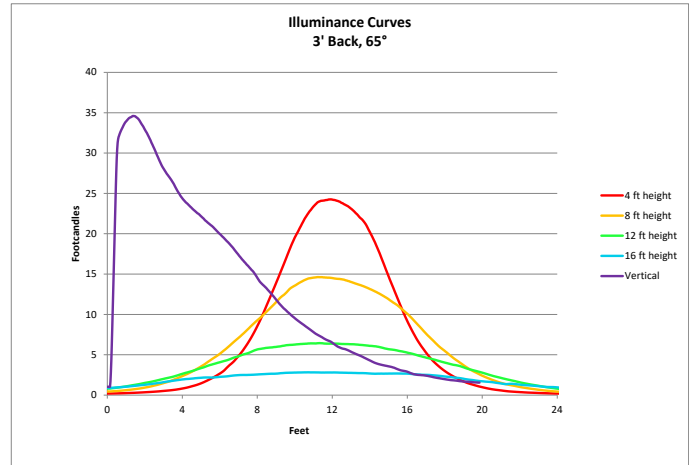

Lumen output with Source Four LED Lustr+

Mode	Setback Distance	Total Lumens on 24'x21' Cyc	Elevation Angle
Boost	3 ft	2,659	65°
Regulated	3 ft	2,405	65°

PHOTOMETRICS

PHYSICAL

Source Four LED CYC Weights*

MODEL	WEIGHT		SHIPPING WEIGHT	
	lb	kg	lb	kg
CYC	4.5	2.1	6.0	2.8