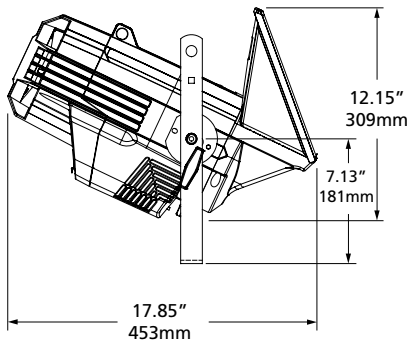

PHYSICAL

Source Four LED CYC Weights*

MODEL	WEIGHT		SHIPPING WEIGHT	
	lb	kg	lb	kg
CYC	4.5	2.1	6.0	2.8

* CYC adapter only

Corporate Headquarters • Middleton, WI USA
Global Offices • London, UK • Rome, IT • Holzkirchen, DE • Paris, FR • Hong Kong • Dubai, UAE •
Singapore • New York, NY • Orlando, FL • Los Angeles, CA
Copyright©2021 ETC. All Rights Reserved. All product information and specifications subject to change. Rev E 2021-01
Trademark and patent info: etconnect.com/AP

etconnect.com