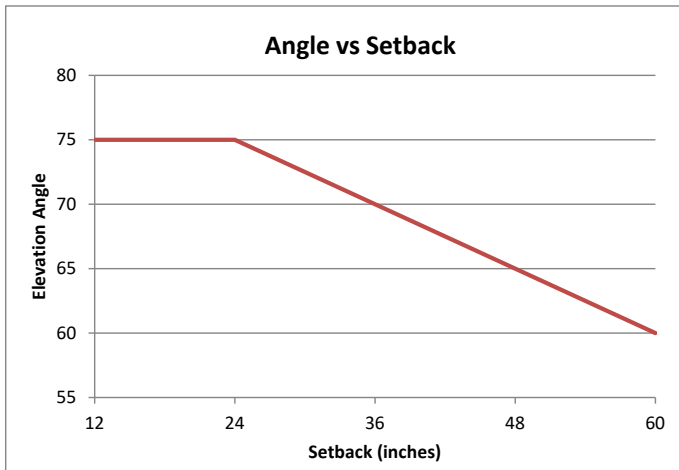

Accessories

MODEL	DESCRIPTION
S4LEDCYCBD	Source Four LED CYC barn door*

*Barn door creates sharp bottom edge and controls glare on top

PHOTOMETRICS

Suggested elevation angles for different setback distances with a 20-ft high cyclorama

Lumen output with Source Four LED Lustr+

Mode	Setback Distance	Total Lumens on 24'x21' Cyc	Elevation Angle
Boost	3 ft	2,659	65°
Regulated	3 ft	2,405	65°

PHOTOMETRICS

PHYSICAL

Source Four LED CYC Weights*

MODEL	WEIGHT		SHIPPING WEIGHT	
	lb	kg	lb	kg
CYC	4.5	2.1	6.0	2.8