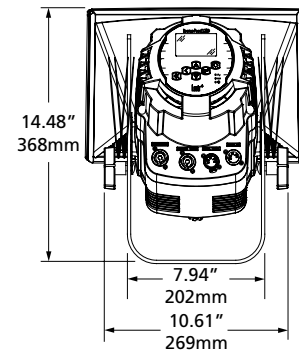

PHYSICAL

Source Four LED CYC Weights*

MODEL	WEIGHT		SHIPPING WEIGHT	
	lb	kg	lb	kg
CYC	4.5	2.1	6.0	2.8

* CYC adapter only

Corporate Headquarters • Middleton, WI USA
Global Offices • London, UK • Rome, IT • Holzkirchen, DE • Paris, FR • Hong Kong • Dubai, UAE •
Singapore • New York, NY • Orlando, FL • Los Angeles, CA
Copyright©2021 ETC. All Rights Reserved. All product information and specifications subject to change. Rev E 2021-01
Trademark and patent info: etconnect.com/AP

etconnect.com