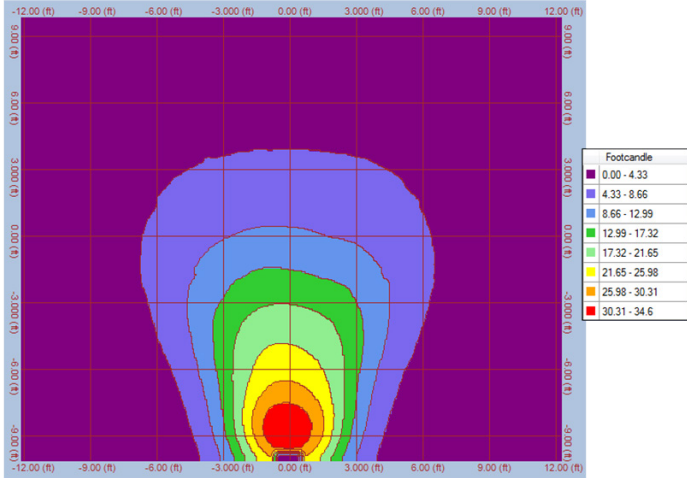

OPTICAL

- Bright, even wash light
- Maximum color control with ETC’s x7 Color System
- Smooth coverage up to 40 ft (top and bottom lit)
- Efficient 2:1 spacing ratio (maximum) from cyc
 - 1.5:1 ideal spacing ratio
- Heat- and impact-resistant polycarbonate lenses

Accessories

MODEL	DESCRIPTION
S4LEDCYCBD	Source Four LED CYC barn door*

*Barn door creates sharp bottom edge and controls glare on top

PHOTOMETRICS

Suggested elevation angles for different setback distances with a 20-ft high cyclorama

Lumen output with Source Four LED Lustr+

Mode	Setback Distance	Total Lumens on 24'x21' Cyc	Elevation Angle
Boost	3 ft	2,659	65°
Regulated	3 ft	2,405	65°

PHOTOMETRICS

PHYSICAL

Source Four LED CYC Weights*

MODEL	WEIGHT		SHIPPING WEIGHT	
	lb	kg	lb	kg
CYC	4.5	2.1	6.0	2.8