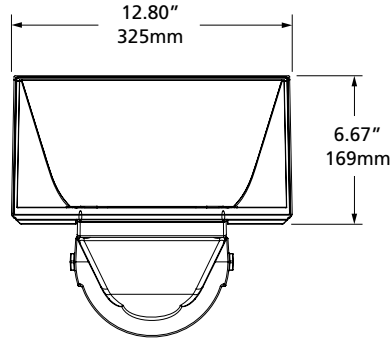

PHYSICAL

Source Four LED CYC Weights*

MODEL	WEIGHT		SHIPPING WEIGHT	
	lb	kg	lb	kg
CYC	4.5	2.1	6.0	2.8

* CYC adapter only

Corporate Headquarters • Middleton, WI USA
Global Offices • London, UK • Rome, IT • Holzkirchen, DE • Paris, FR • Hong Kong • Dubai, UAE •
Singapore • New York, NY • Orlando, FL • Los Angeles, CA
Copyright©2021 ETC. All Rights Reserved. All product information and specifications subject to change. Rev E 2021-01
Trademark and patent info: etconnect.com/AP

etconnect.com