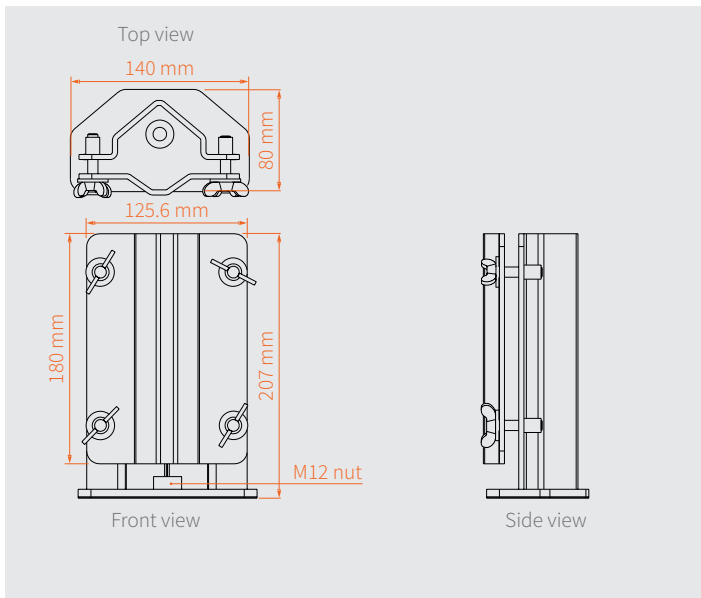

### Compatible with different tubes

It's versatile, accommodating both round and square tubes with diameters of 28 to 62 mm.

© Design registered in the EU and UK

[www.admiralstaging.com](http://www.admiralstaging.com)

## DIMENSIONS

### Mono stand

Article code:	TRHMSP50B
EAN:	8720094420349
Max load:	60 kg
Material:	aluminium
Dimensions:	140 x 80 x 207 mm (L x W x H)
Weight:	0.9 kg
Colour:	black powder coated gloss 30% (RAL 9005)

The positioning of the front plate depends on the diameter of the tube.

28 mm - 38 mm: (a)  

48 mm - 62 mm: (b)  

© Design registered in the EU and UK