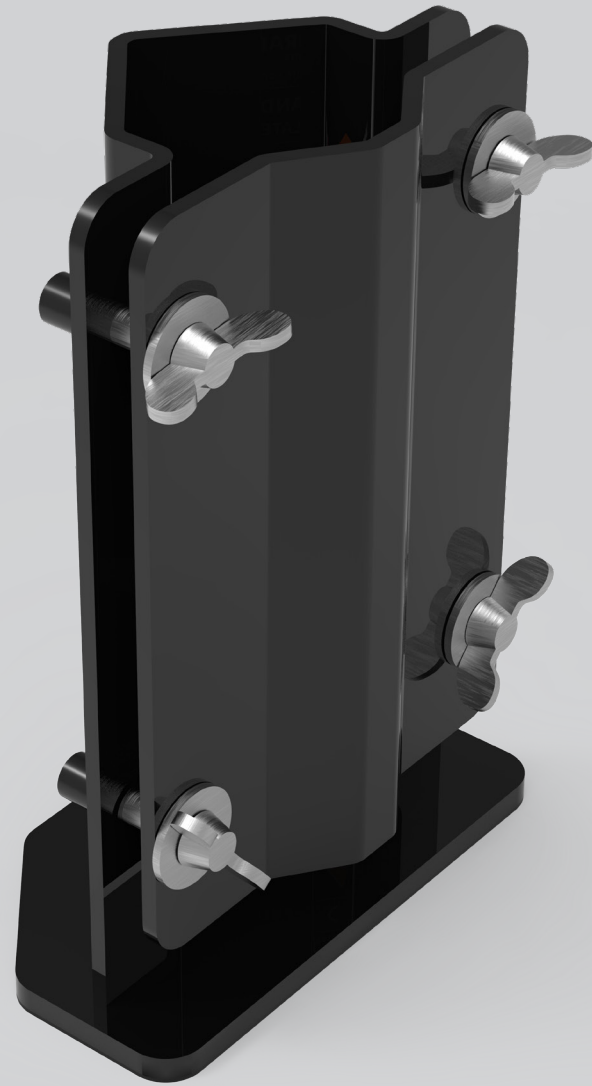

**ADMIRAL**  
STAGING

# MONO STAND

With the Mono stand, you can mount lightweight fixtures, cameras or other equipment vertically from the ground. You can easily install one or multiple Mono stands on a baseplate with an M12 bolt. Ideal for tight spaces where tripods won't fit.

### Lightweight

The Mono stand is light and compact, making it easy to transport without taking up much room.

### Mono stand

Article code:	TRHMSP50B
EAN:	8720094420349
Max load:	60 kg
Material:	aluminium
Dimensions:	140 x 80 x 207 mm (L x W x H)
Weight:	0.9 kg
Colour:	black powder coated gloss 30% (RAL 9005)

The positioning of the front plate depends on the diameter of the tube.