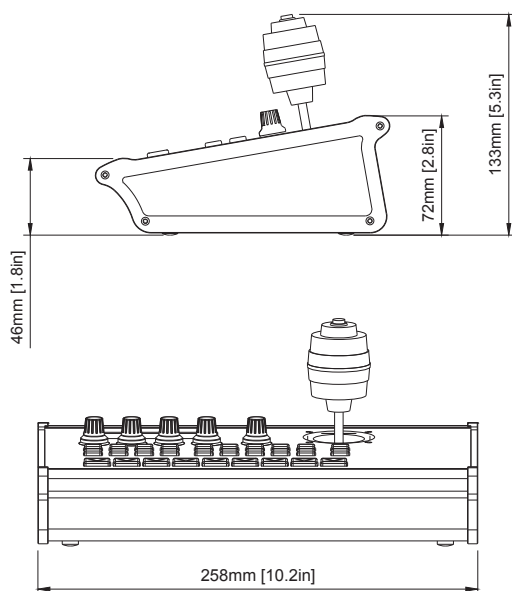

Hardware specs

4-way Buttons	9
Encoders	5
Analog components	3-axis joystick
Customizable OLED screens	10
Dedicated menu buttons	8
Product W x D x H (mm)	258 x 178 x 72/134
Weight (g)	1372 (1404 w. Hall Effect Joystick)
Shipping box W x H x D (mm)	295 x 210 x 170
Shipping box Weight (g)	2220 (2252 w. Hall Effect Joystick)
Country of Origin	Denmark
In the box	12V Power Supply

Hardware options

PTZ Pro with Hall Effect Joystick and Blue Pill Inside

Connectivity

Programming Port	Ethernet (or Micro USB for setting manual IP)
Networking Port	RJ45 Ethernet
Power Supply	12V
Recommended cables (not in the box)	LAN Cat 6 S/FTP or better

Operation

Power Consumption	6.84 Watt
Operating System	skaarOS (Blue Pill)
Universal Control	Check our website for Device Core to what can be controlled https://www.skaarhoj.com/support/device-cores

Main Option: PTZ Pro with Blue Pill Inside